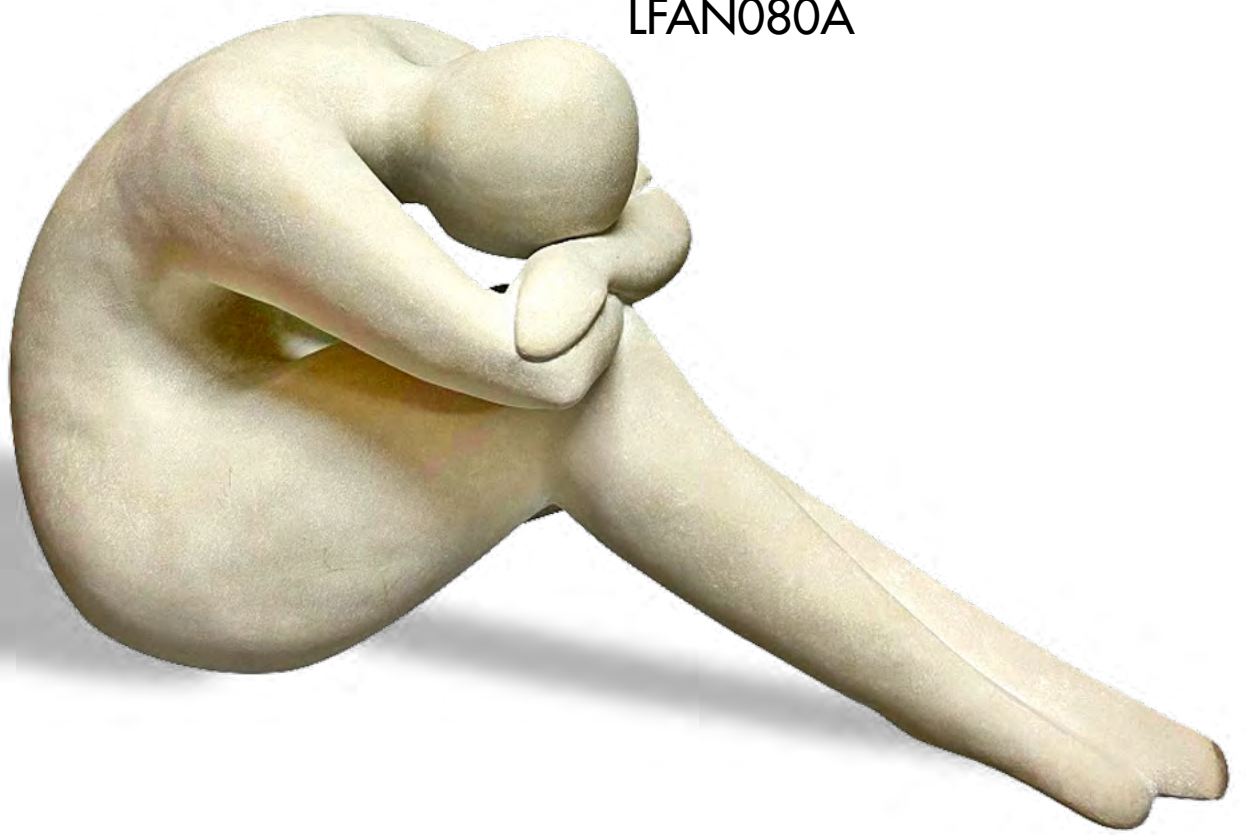

Escultura Mujer Sentada

57 X 23 X 30 cms alto

$237
LFAN080A

Escultura Two Hands

42 X 38 X 18,5 cms alto

$237
LFAN072