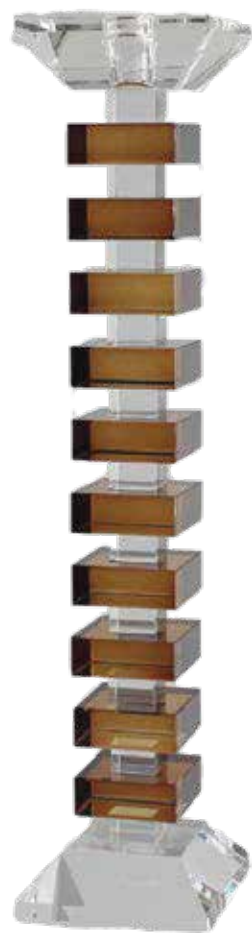

A photograph of four lit white candles in glass holders on a light-colored carpet. The candles are arranged in two pairs, with a clear acrylic rectangular block between them. The scene is lit from the side, creating long shadows on the carpet. The background is dark, possibly a wall or a shadowed area.

**CENTRO DE MESA  
GRAVITY  
LFUB009  
\$115**

**FLOREO  
REGENBOGEN  
LFUB017  
\$154**

**FLOTERO  
REGENBOGEN  
LFUB011  
\$756**

**VOTIVE  
REGENBOGEN  
LFUB018  
\$90**

**CANDELABRO  
DROPS  
LFUB010  
\$218**

**CENTRO DE MESA  
DROPS  
LFUB020  
\$641**

**PIEZA DECORATIVA  
DROPS  
LFUB021  
\$320**

**VOTIVE  
DROPS  
LFUB022  
\$192**

**CANDELABRO  
DROPS  
LFUB019  
\$167**

**FLORERO MEDIANO  
CRYSTAL BALLAS  
LFAN042  
\$247**

**FLORERO RECTANGULAR  
CRYSTAL BALLAS  
LFAN042A  
\$301**

**CANDELABRO MEDIANO  
CRYSTAL BOC ON  
LFAN043  
\$175**

**CANDELABRO GRANDE  
CRYSTAL BOC ON  
LFAN043A  
\$219**

**CANDELABRO CUADRADO  
CRYSTAL BOC ON  
LFAN043C  
\$329**