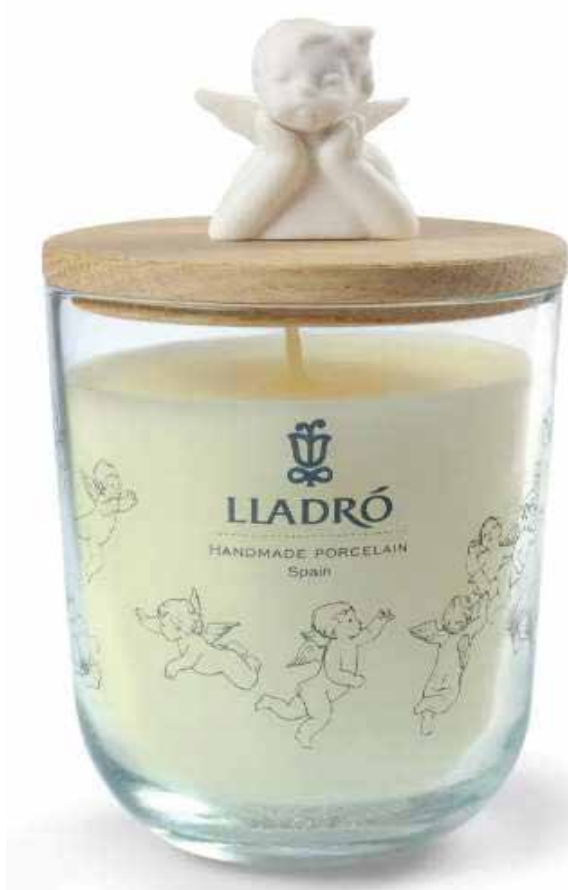

PEANUTS

SNOOPY  
FLYING ACE

**\$377**  
LLAD047

SNOOPY  
DOME LAMP

**\$229**  
LLAD048

CANDLES  
BY **LLADRÓ**  
MISSING YOU EDITION

VELA MISSING YOU  
JARDINES DE VLC

**\$74**  
LLAD001